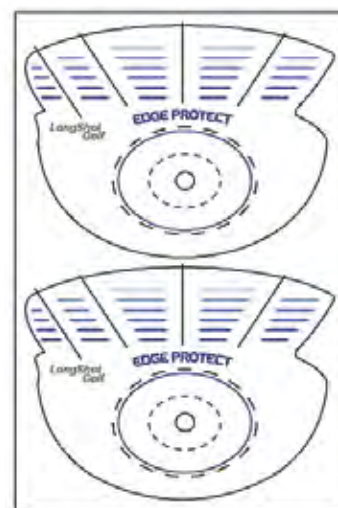

21895 Club Demo Tape

- A durable polyethylene clear plastic tape that's perfect for protecting club heads from damage during demos and fittings
- 3" x 18 yard roll perforated every 4"

22613 O/S Wood (Demo) Edge Protect