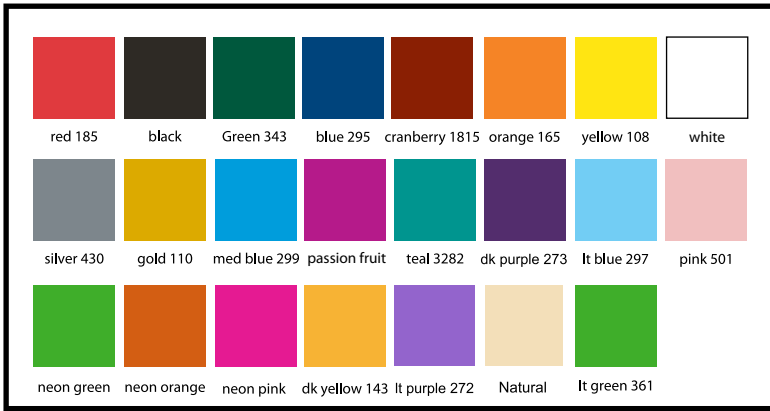

Tee Colors

Standard Imprint Colors

Personalized Tees and Combo Packs

- All custom orders must be emailed or faxed
- No setup charge for text or logo imprint (logo artwork must be high-resolution)
- $20 PMS match charge for non-standard imprint colors

10385 2 3/4" Printed Wood Tees

- 1-3 lines of text
- 24 characters/spaces per line
- Imprint area 3/8" x 1 3/8"
- PMS color match additional fee

10386 3 1/4" Printed Wood Tees

- 1-3 lines of text
- 27 characters/spaces per line
- Imprint area 5/16" x 1 1/2"
- PMS color match additional fee

CUSTOM COMBO PACKS

250 pack minimum order – See price list for all possible combinations – Reclosable plastic bags.

See Page 30 for Custom Ball Markers