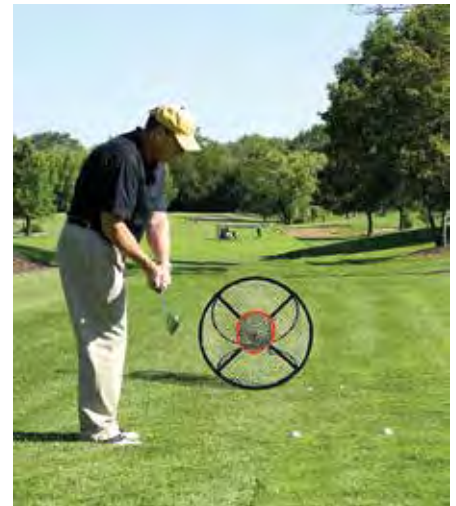

1. **21687
   Collapsible Chipping Net**
2. Opens to 23" diameter
   - Bullseye design lets you practice at 3 different skill levels
   - Folds quickly and easily for storage or transport

1. **21781
   24" Pop-Up Chipping Net**
2. Pop-up construction
   - Folds neatly for easy storage
   - For indoor and outdoor use

1. **23081
   Elite Chipping Net**
2. Small inner target to hone your skills
   - Collapsible design for easy storage

1. **93097
   Backyard Golf**
2. Authentic 6-1/2' flagstick
   - Includes regulation size cup

Professional Hitting Net

1. **20580
   Indoor Golf Net and Frame**

1. **20581
   Indoor/Outdoor Golf Net and Frame**
   (has ground anchors and guy ropes)

1. **20651
   Replacement Baffle and Target**

1. **20652
   Replacement Net**
   9' x 9' x 9' netting made of 252 extra strong nylon with 3/4 square mesh