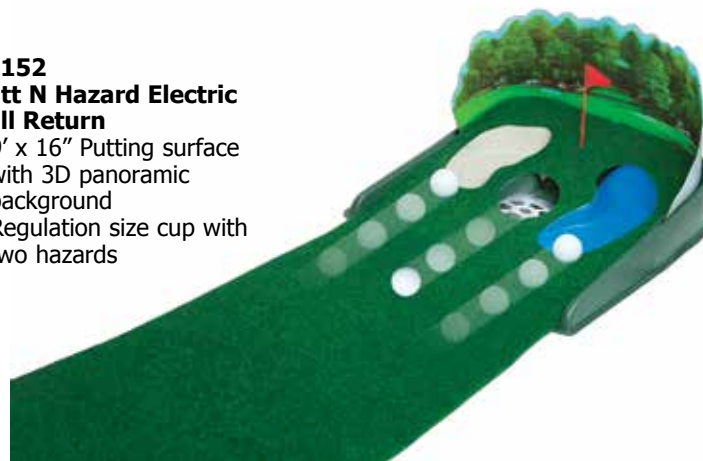

1. **22152
   Putt N Hazard Electric Ball Return**
2. 9' x 16" Putting surface with 3D panoramic background
   - Regulation size cup with two hazards