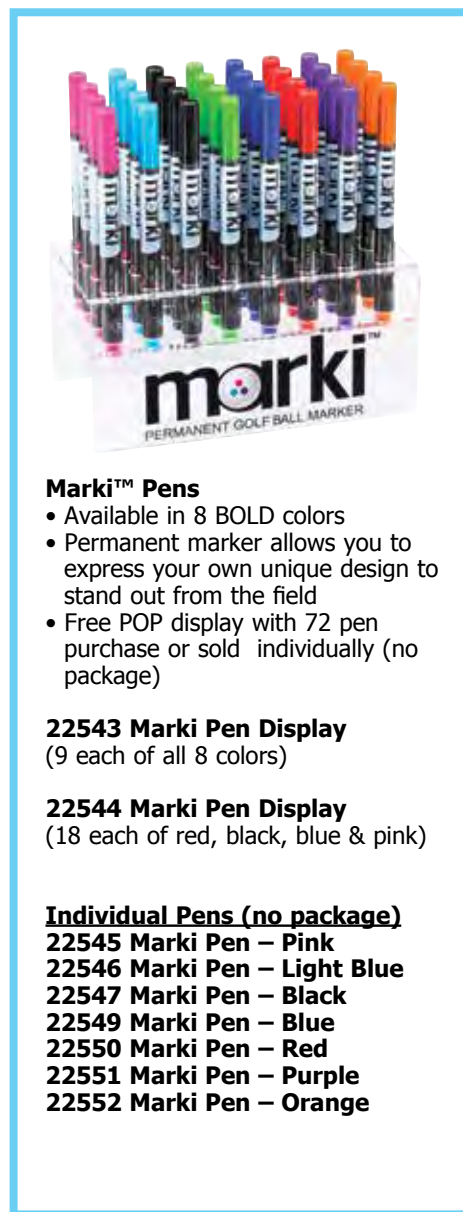

Marki™ Pens

- Available in 8 BOLD colors
- Permanent marker allows you to express your own unique design to stand out from the field
- Free POP display with 72 pen purchase or sold individually (no package)